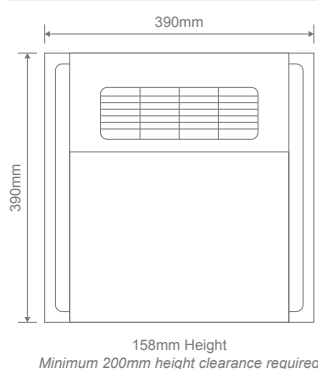

Diagrams / Additional

Item No.	Variant		CCT
	Whit	Blk	
HEATCORE	56024	56025	TRIO