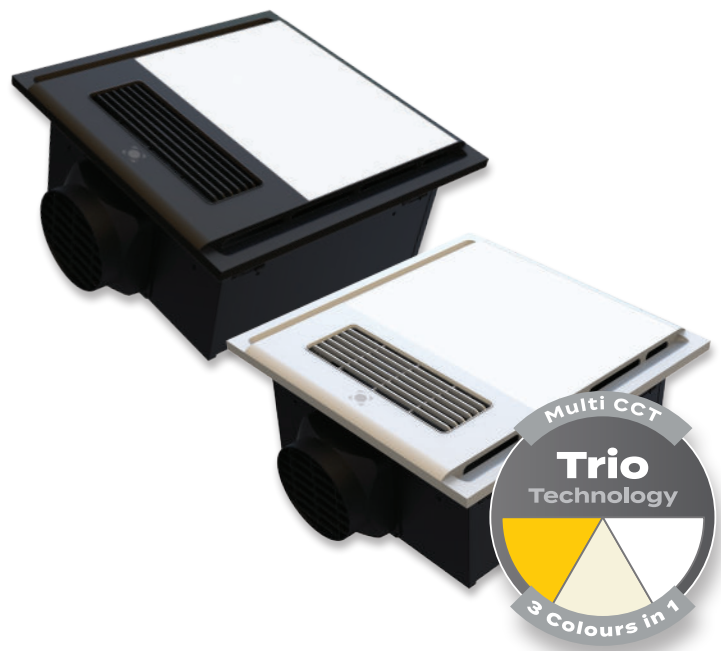

Domus PTC Bathroom Heaters feature an advanced safety feature where the unit will automatically shut off after two hours in case it is left on accidentally. If the unit runs for two hours continuously, a safety function will automatically turn it off. This setting can be overridden and reset by pressing any switch on the controller within this two-hour period. Ideal for new and existing installations with a larger 390x390mm fascia frame, and a cutout size of 330x350mm, which will cover most existing 2 and 4 Heat Infrared Bathroom Heater models. Accessories include Digital Controller Wall Controller, 3M Flexible Duct, and Exterior Grille. All Domus PTC Bathroom Heaters are backed by our 5 Year In-Home Warranty.

Specification Features

Input Voltage:	240V AC		
Power (W):	2250W		
Motor Wattage (W):	60W AC		
Fan Size:	60W		
Air Extraction:	300m³/h		
Heat Wattage:	2150W		
Heat Type:	PTC Heating Element		
Light Wattage:	12W LED		
IP Rating (IP):	IPX2		
Decibel Rating (dB):	≤46dB		
CCT:	3000K - 4000K - 5000K (Changeable)		
Lumen Output	3000K 850lm	4000K 950lm	5000K 900lm
CRI:	≥80		
Cutout:	330x350mm		
Fascia Size:	390x390mm		
Duct Size:	100mm		
Product Weight:	5.6Kg		

Accessories: 6-Switch Digital Wall Controller, 3M Flexible Duct, Exterior Grille